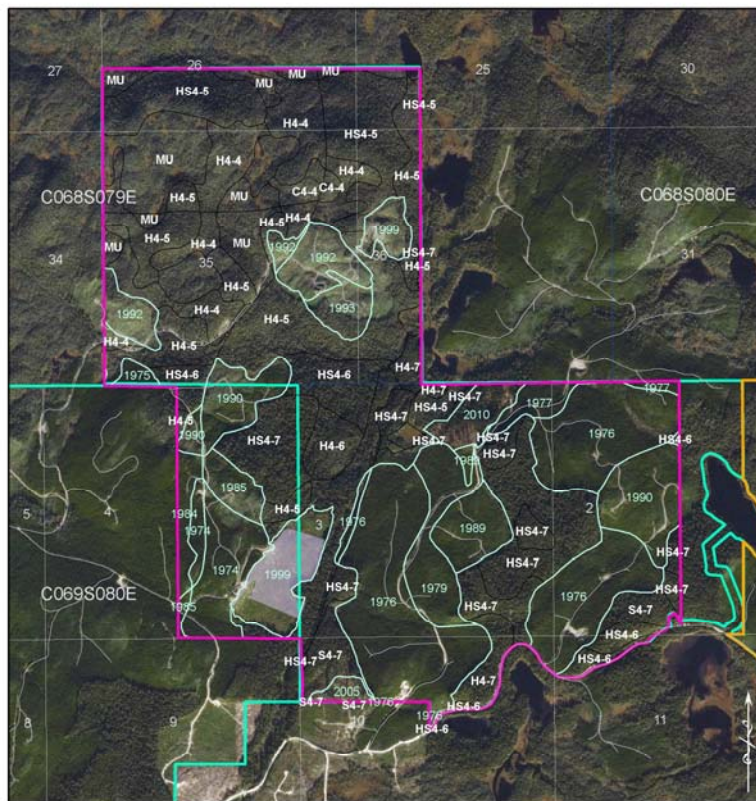

MHT 9100904 Negotiated Timber Sale

- Naukati Phase I 1,159 Old Growth Acres
- Land Exchange Act
- Old Growth Timber 3,848 Acres Approximately

Alaska Mental Health Trust Land Exchange Act of 2017 - Naukati Phase II

Alaska Mental Health Trust Land Exchange Act of 2017 - Naukati Phase I

41 year old tree, Naukati - 21"