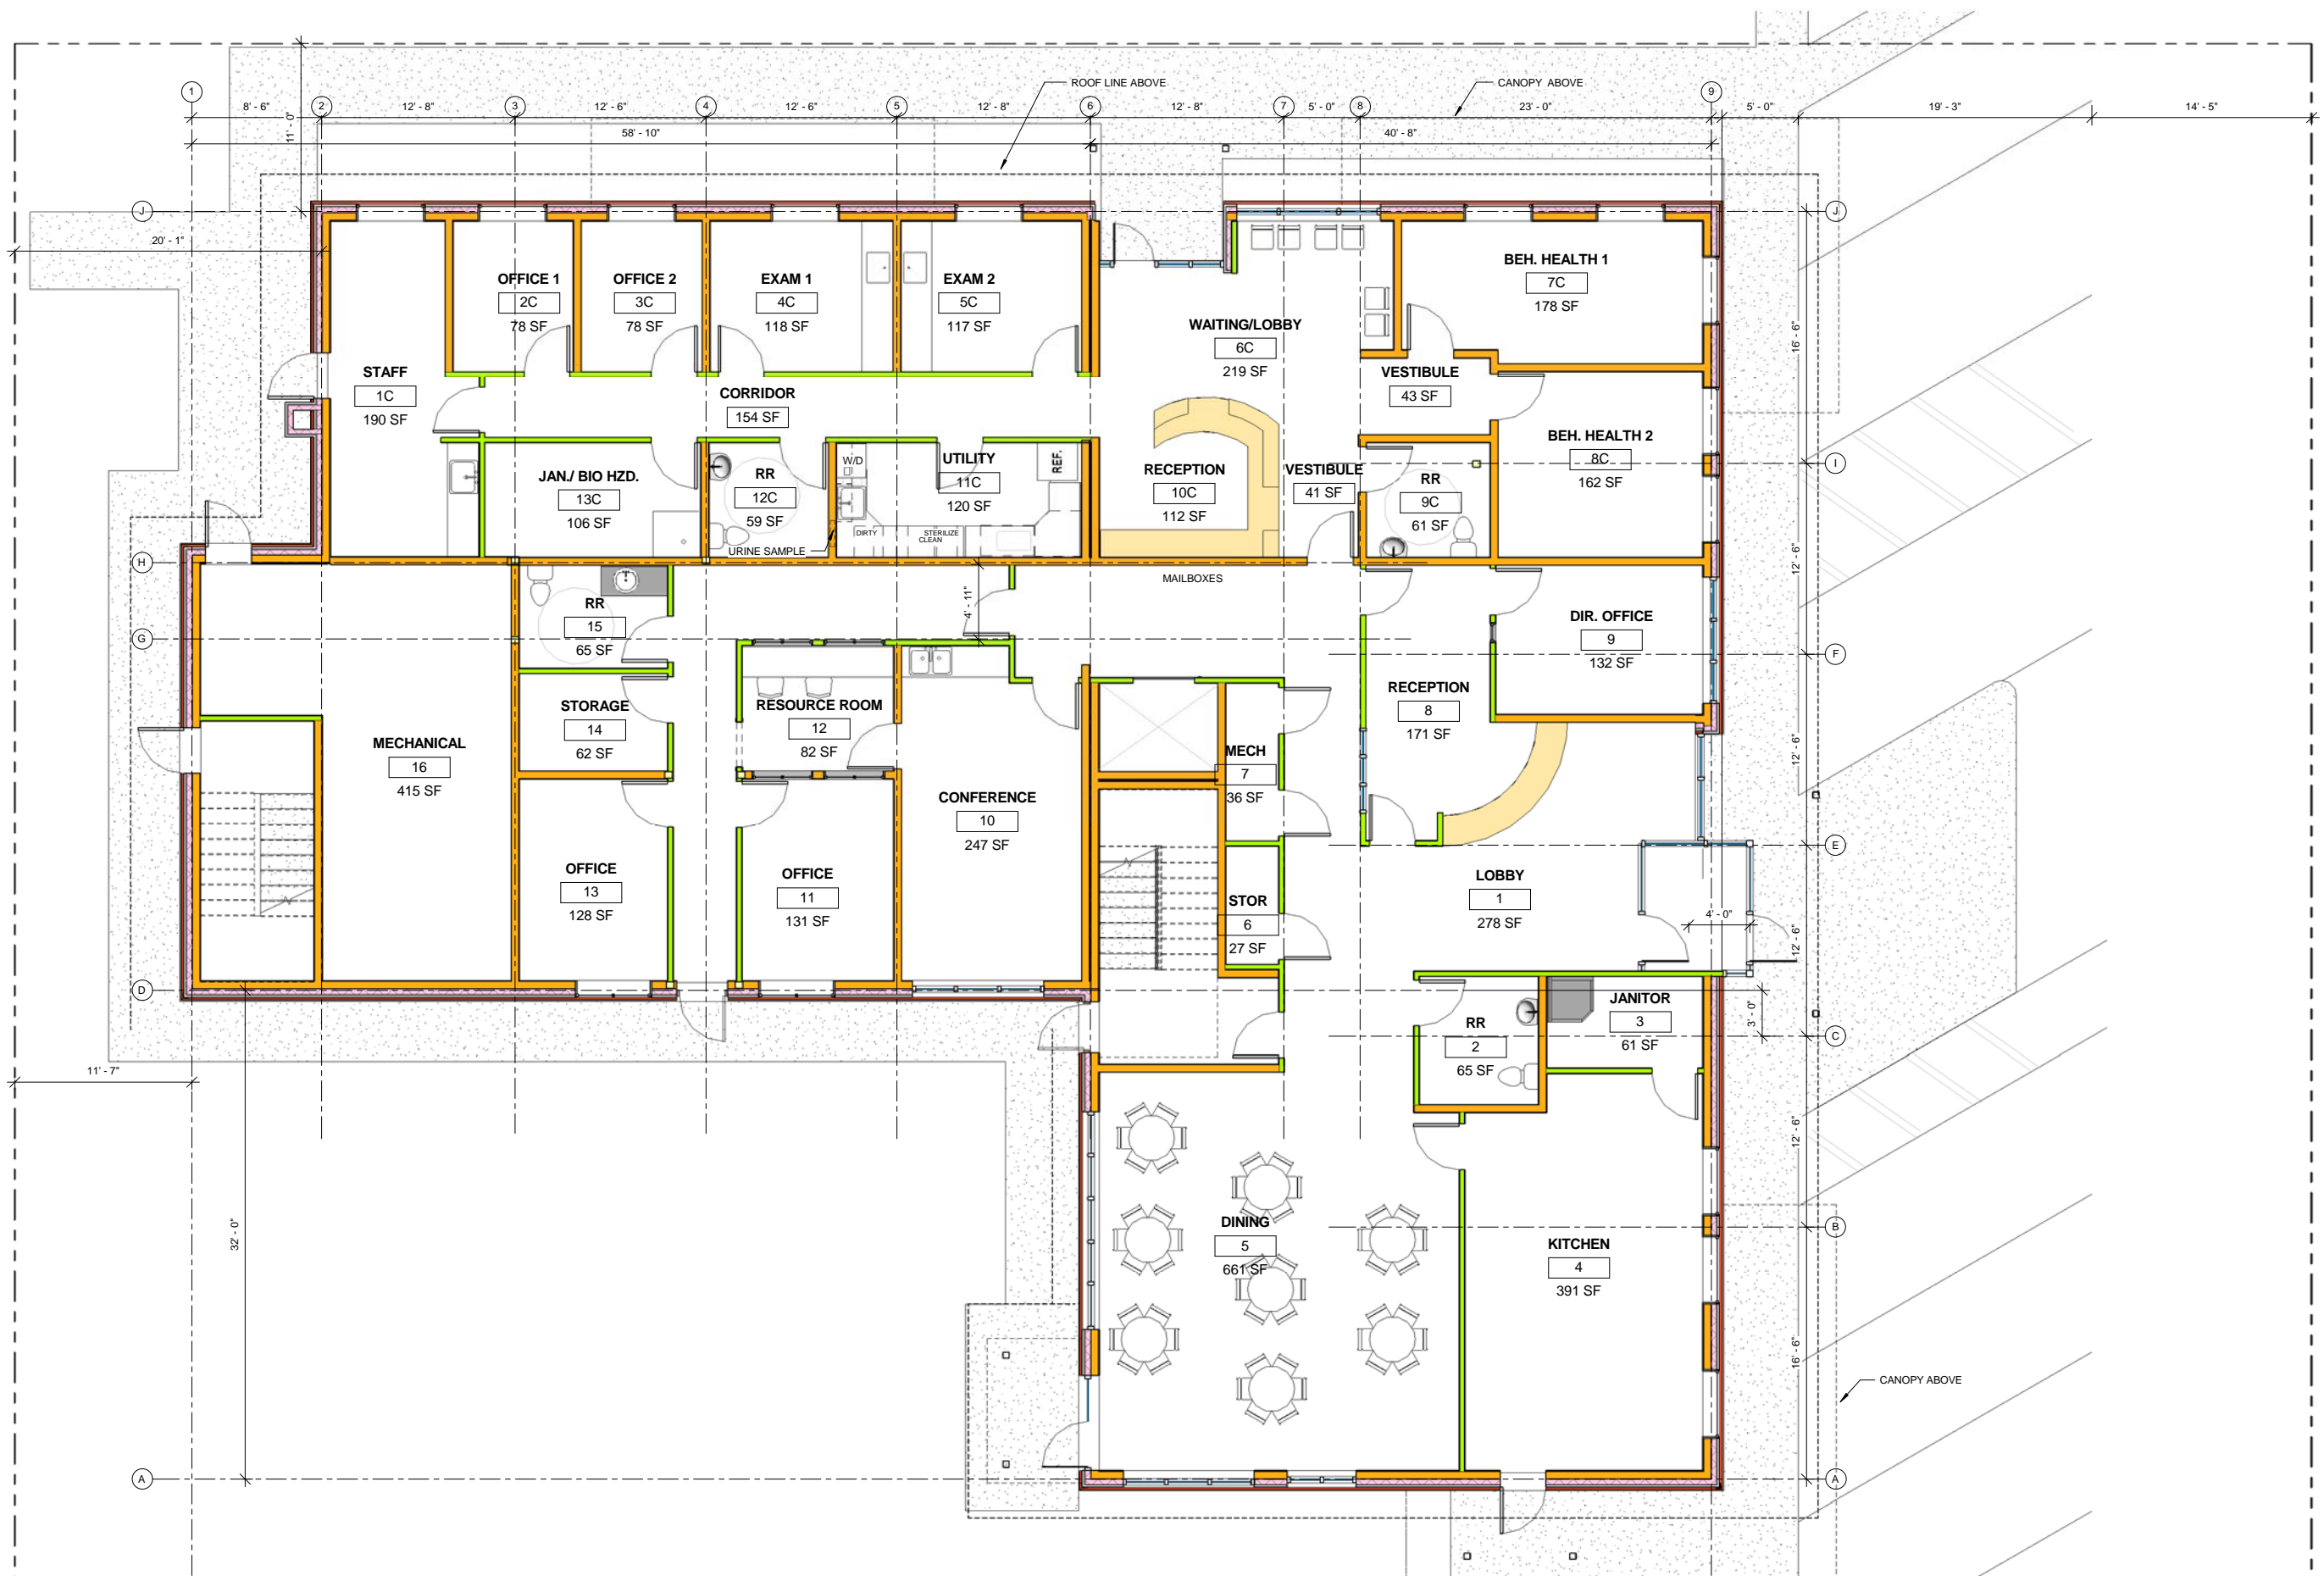

JUNEAU HOUSING FIRST COLLABORATIVE

FOR THE

GLORY HOLE

MRV ARCHITECTS
 1420 GLACIER AVE. #101
 JUNEAU, AK 99801
 907-586-1371
 FAX 907-463-5544
 mrv@mrvarchitects.com

MRV 1415

HOUSING FIRST

60% REVIEW SET

HOUSING FIRST BUILDING

No.	Description	Date

SHEET TITLE:
LEVEL 1

DATE: 09/17/15
 SCALE:
 DRAWN: mv
 CHECKED: PV

SHEET NO.

A201

NOTE: 11"x 17" PRINT IS HALF SIZE

9/16/2015 5:21:16 PM C:\Users\Vlad\Documents\Housing First_Central_Model_Sherri.rvt